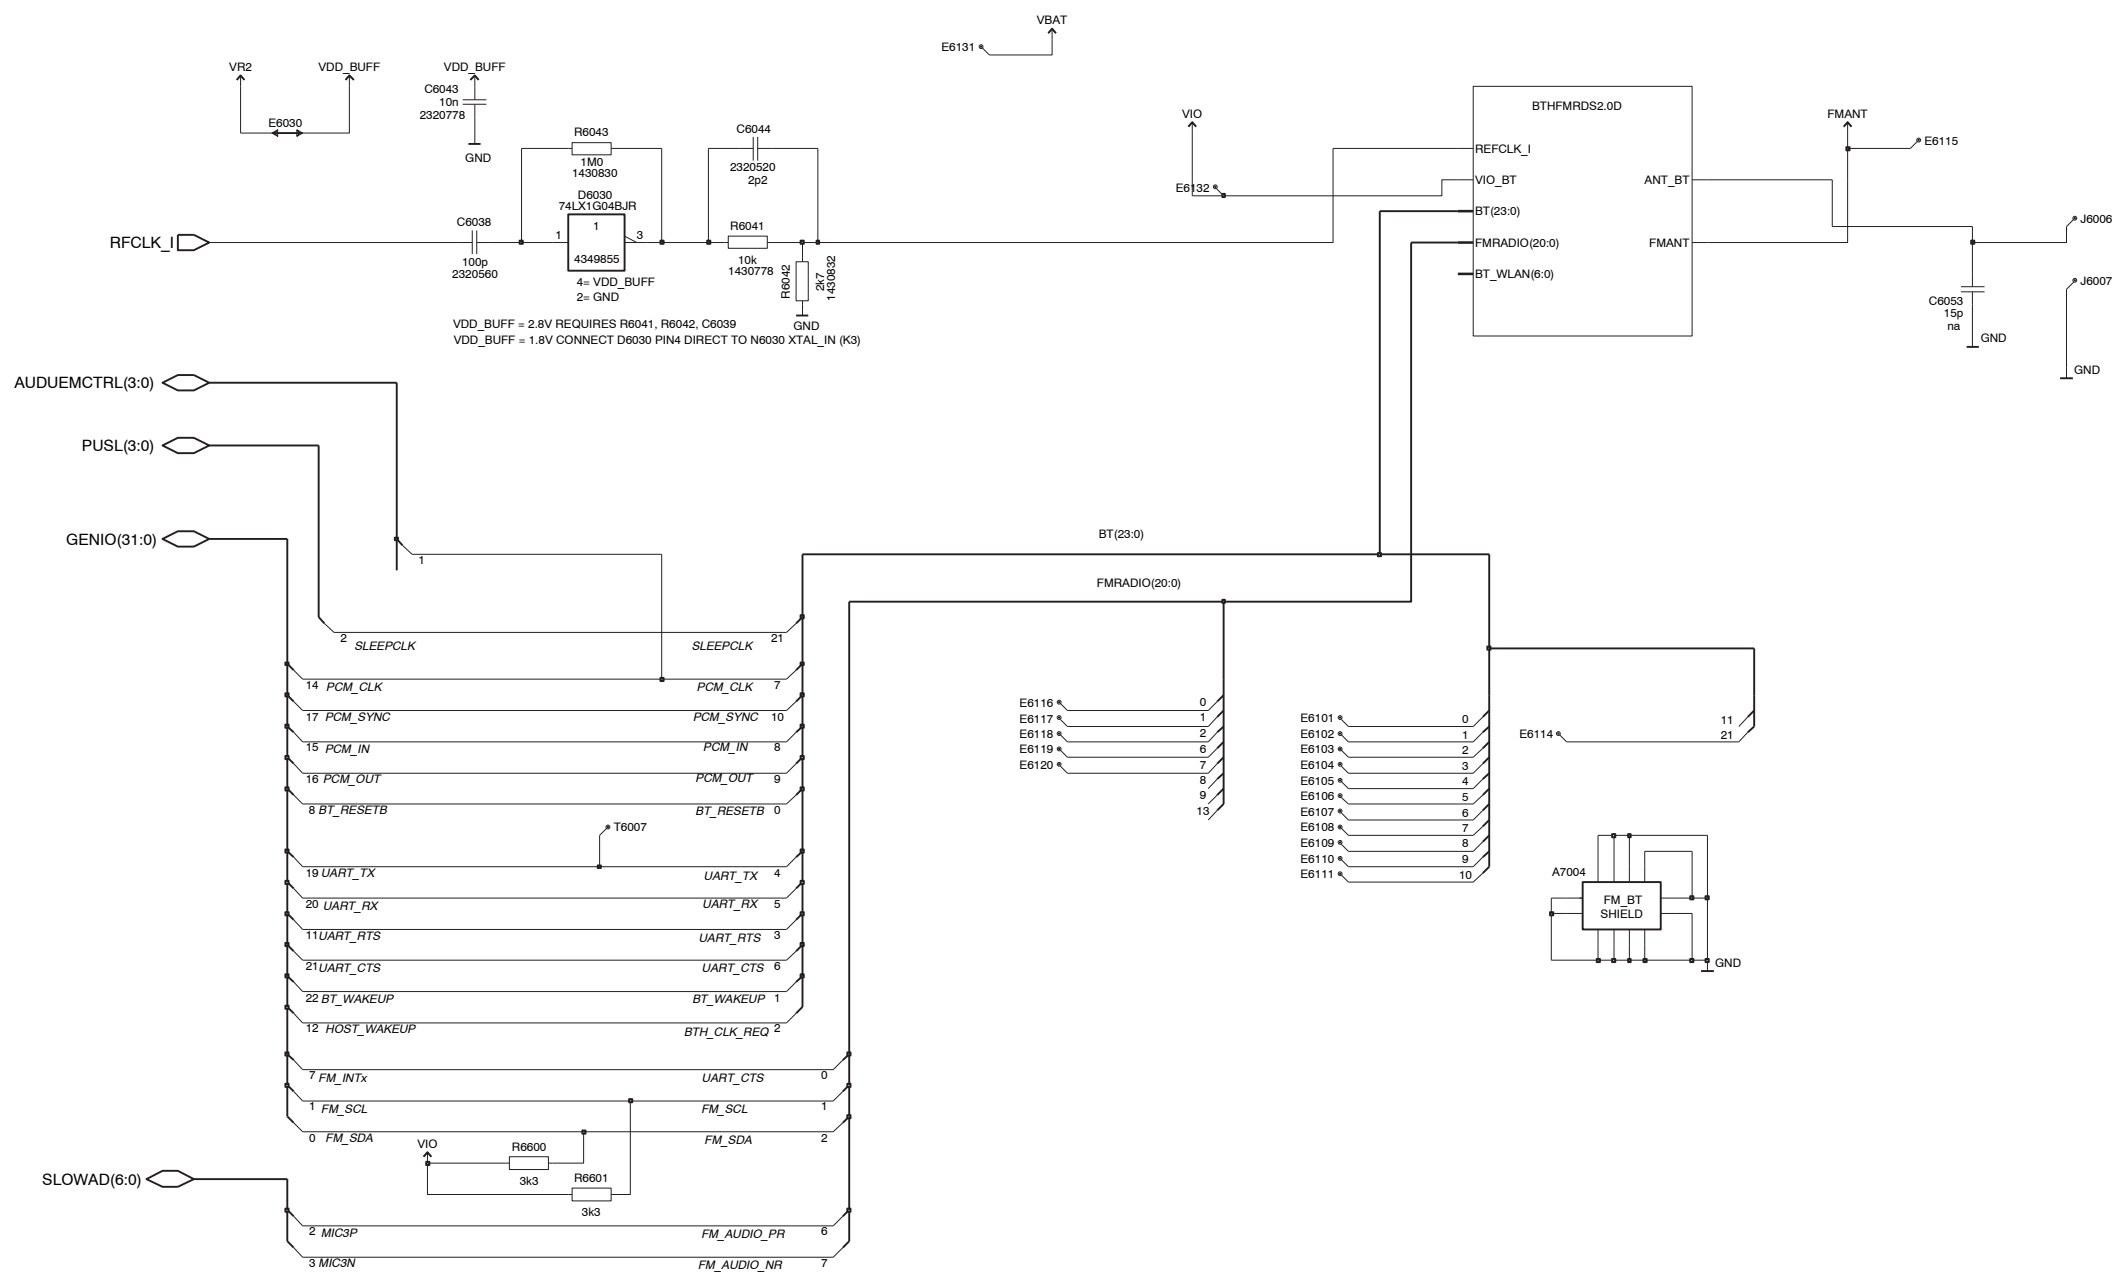

BTHFMRDS_2.0D_141 A1.0 2006 WK 39 RELEASE

BLUETOOTH & FM RADIO DISCRETE

REFERENCE NUMBER ALLOCATION

SYSCONN: 2000 TO 2099

POWER: 2200 TO 2399

SMI: 2800 TO 2899

RF-BB: 2900 TO 2999

MEMORY: 3000 TO 3099

EMU: 3100 TO 3199

UPP: 2800 TO 2899

FM-RADIO: 6100 TO 6199

- RFALX(1-5)
- RFCLKGND
- LPRFCLK
- PUSL(1-5)

REFERENCE NUMBER ALLOCATION
 KEYUI: 2400 to 2599
 AUDIO: 2100 to 2199

2cw_50a_asmdrw_t.pdf

2cw_50a_asmdrw_b.pdf

2cw_50a_tstdrw_t.pdf

2cw_50a_tstdrw_b.pdf