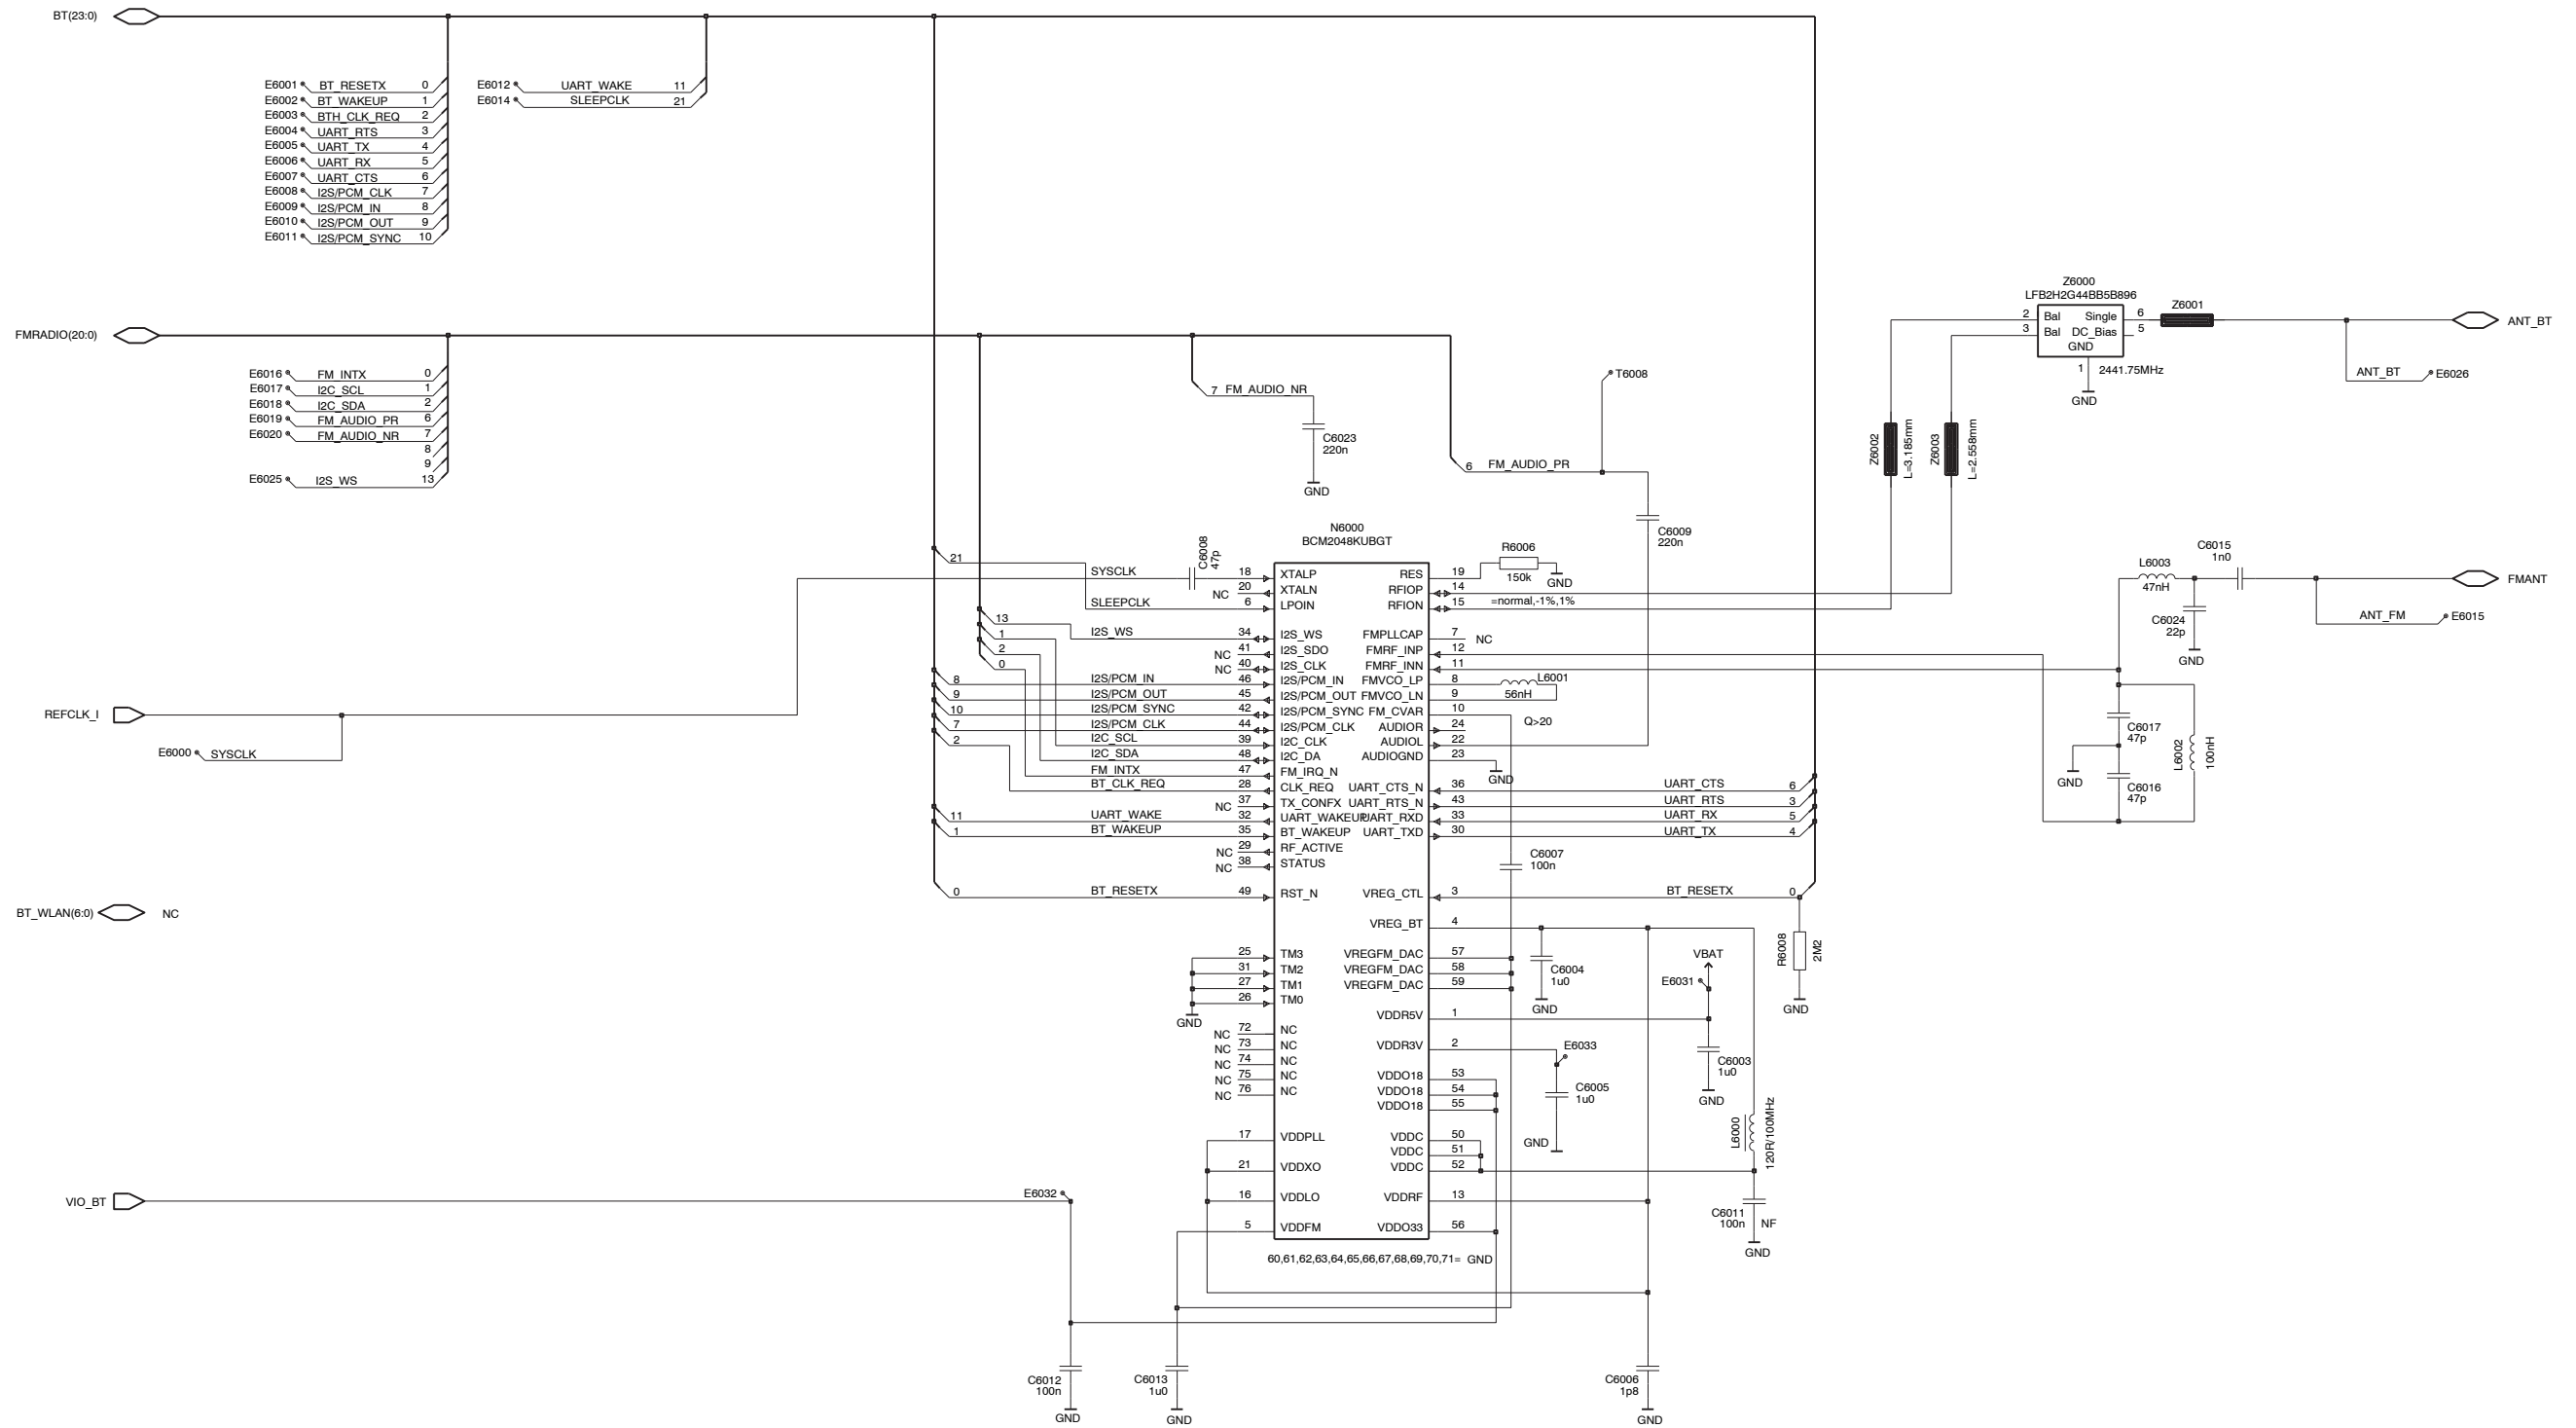

BTHFMRDS_2.0D_141 A1.0 2006 WK 39 RELEASE

BLUETOOTH & FM RADIO DISCRETE

REFERENCE NUMBER ALLOCATION

SYSCONN: 2000 TO 2099

POWER: 2200 TO 2399

SMI: 2800 TO 2899

RF-BB: 2900 TO 2999

MEMORY: 3000 TO 3099

EMU: 3100 TO 3199

UPP: 2800 TO 2899

FM-RADIO: 6100 TO 6199

- RFALX(1-5)
- RFCLKGND
- LPRFCLK
- PUSL(1-5)

REFERENCE NUMBER ALLOCATION
 KEYUI: 2400 to 2599
 AUDIO: 2100 to 2199

2cw_50a_asmdrw_t.pdf

2cw_50a_asmdrw_b.pdf

2cw_50a_tstdrw_t.pdf

2cw_50a_tstdrw_b.pdf