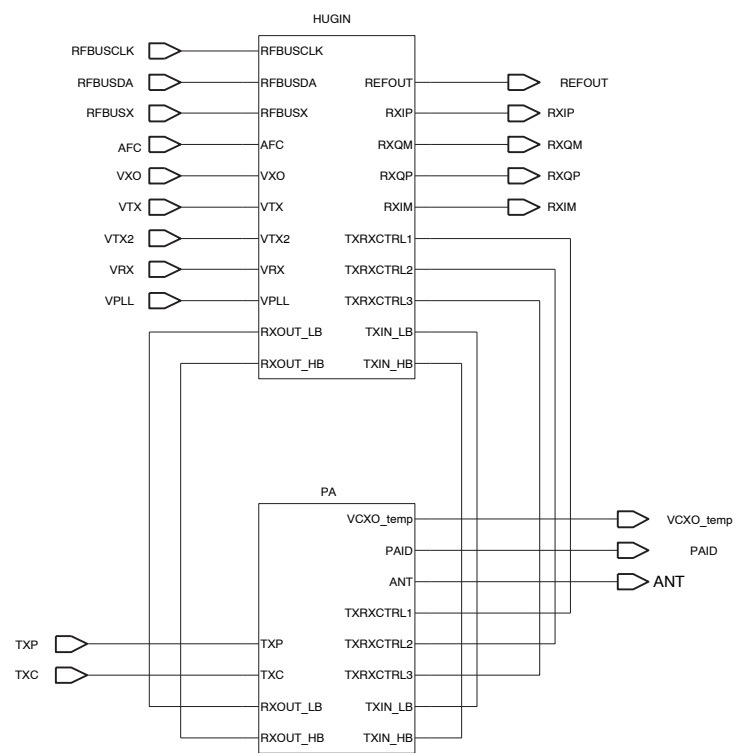

BTHFMRDS_2.0D_141 A1.0 2006 WK 39 RELEASE

BLUETOOTH & FM RADIO DISCRETE

REFERENCE NUMBER ALLOCATION

SYSCONN: 2000 TO 2099

POWER: 2200 TO 2399

SMI: 2800 TO 2899

RF-BB: 2900 TO 2999

MEMORY: 3000 TO 3099

EMU: 3100 TO 3199

UPP: 2800 TO 2899

FM-RADIO: 6100 TO 6199

- RFALX(1-5)
- RFCLKGND
- LPRFCLK
- PUSL(1-5)

REFERENCE NUMBER ALLOCATION
 KEYUI: 2400 to 2599
 AUDIO: 2100 to 2199

2cw_50a_asmdrw_t.pdf

2cw_50a_asmdrw_b.pdf

2cw_50a_tstdrw_t.pdf

2cw_50a_tstdrw_b.pdf