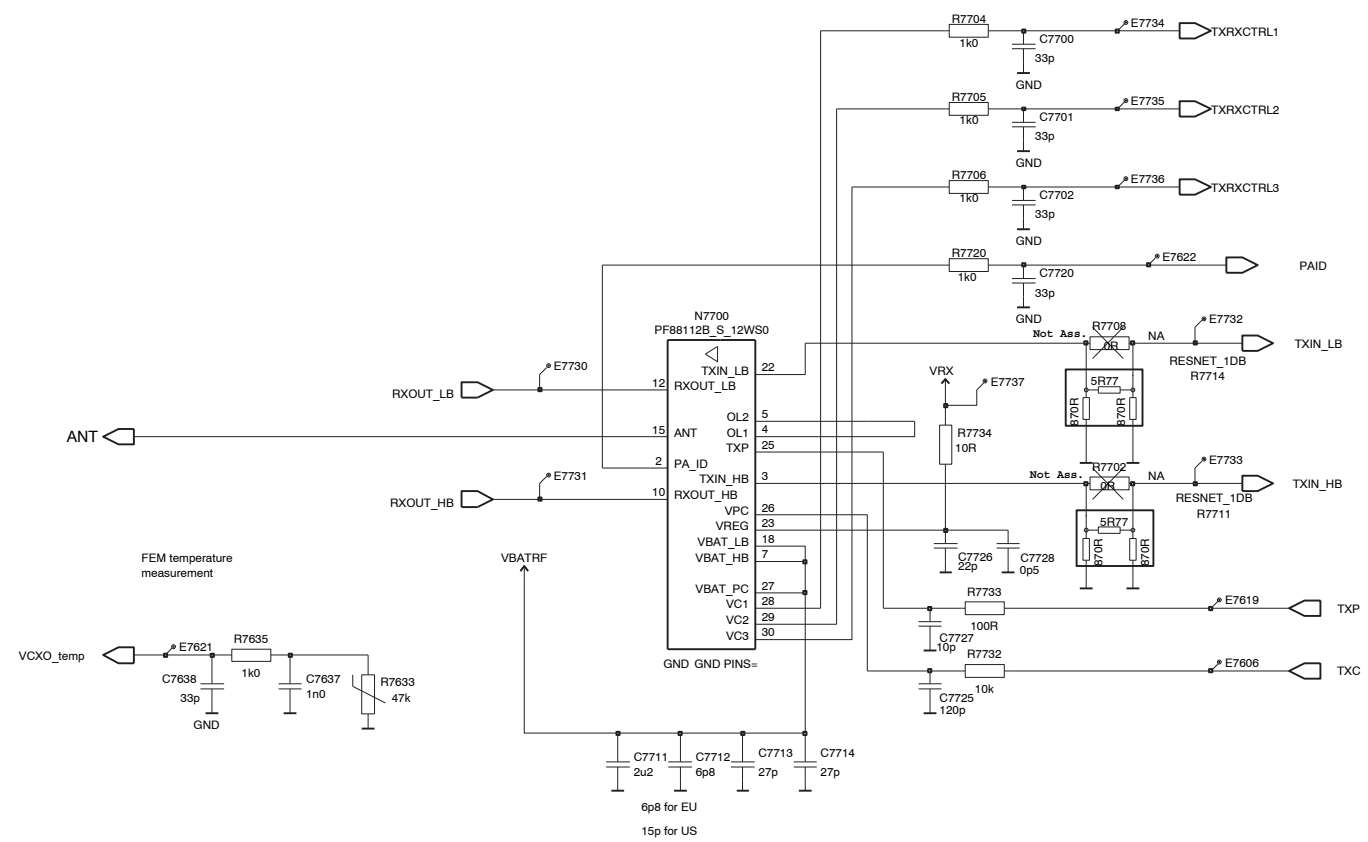

BTHFMRDS_2.0D_141 A1.0 2006 WK 39 RELEASE

BLUETOOTH & FM RADIO DISCRETE

REFERENCE NUMBER ALLOCATION

SYSCONN: 2000 TO 2099

POWER: 2200 TO 2399

SMI: 2800 TO 2899

RF-BB: 2900 TO 2999

MEMORY: 3000 TO 3099

EMU: 3100 TO 3199

UPP: 2800 TO 2899

FM-RADIO: 6100 TO 6199

- RFALX(1-5)
- RFCLKGND
- LPRFCLK
- PUSL(1-5)

REFERENCE NUMBER ALLOCATION
 KEYUI: 2400 to 2599
 AUDIO: 2100 to 2199

2cw_50a_asmdrw_t.pdf

2cw_50a_asmdrw_b.pdf