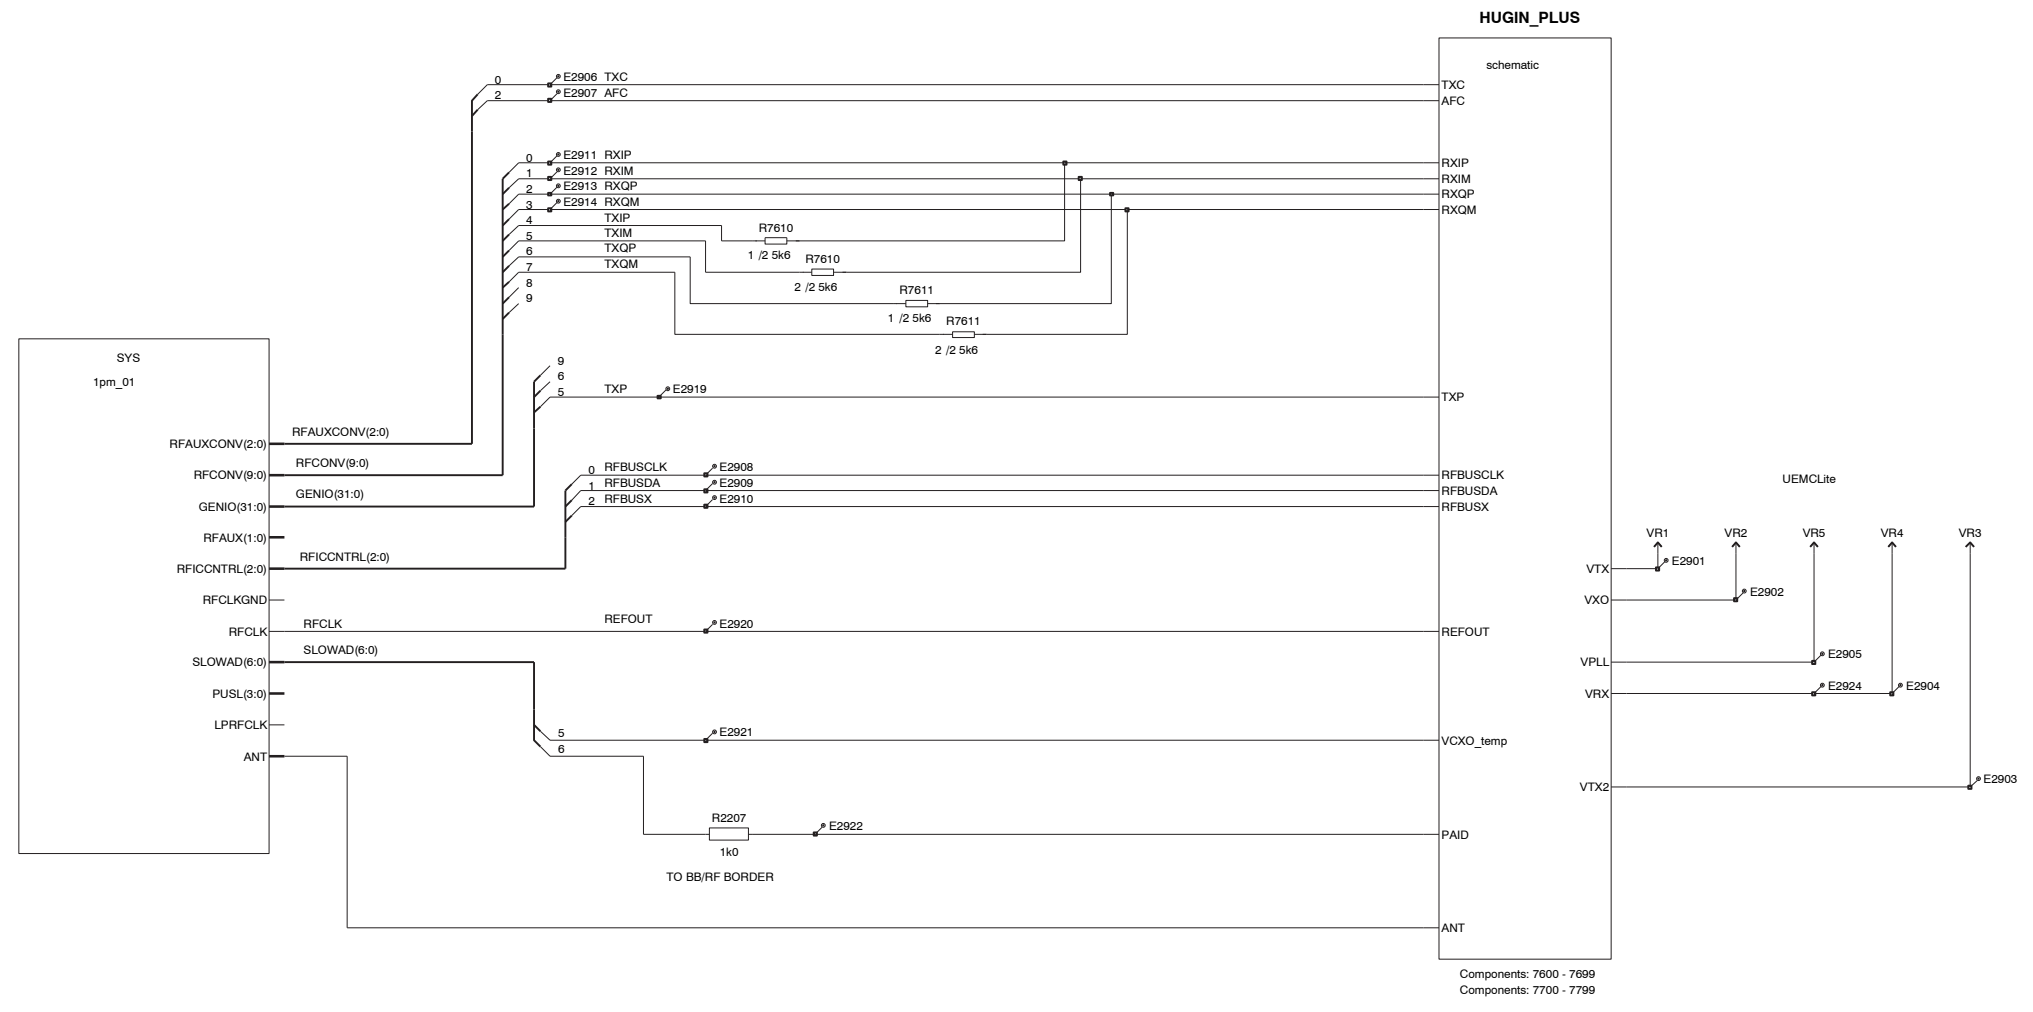

BTHFMRDS_2.0D_141 A1.0 2006 WK 39 RELEASE

BLUETOOTH & FM RADIO DISCRETE

REFERENCE NUMBER ALLOCATION

SYSCONN: 2000 TO 2099

POWER: 2200 TO 2399

SMI: 2800 TO 2899

RF-BB: 2900 TO 2999

MEMORY: 3000 TO 3099

EMU: 3100 TO 3199

UPP: 2800 TO 2899

FM-RADIO: 6100 TO 6199

- RFALX(1-5)
- RFCLKGND
- LPRFCLK
- PUSL(1-5)

REFERENCE NUMBER ALLOCATION
 KEYUI: 2400 to 2599
 AUDIO: 2100 to 2199

2cw_50a_asmdrw_t.pdf

2cw_50a_asmdrw_b.pdf

2cw_50a_tstdrw_t.pdf

2cw_50a_tstdrw_b.pdf