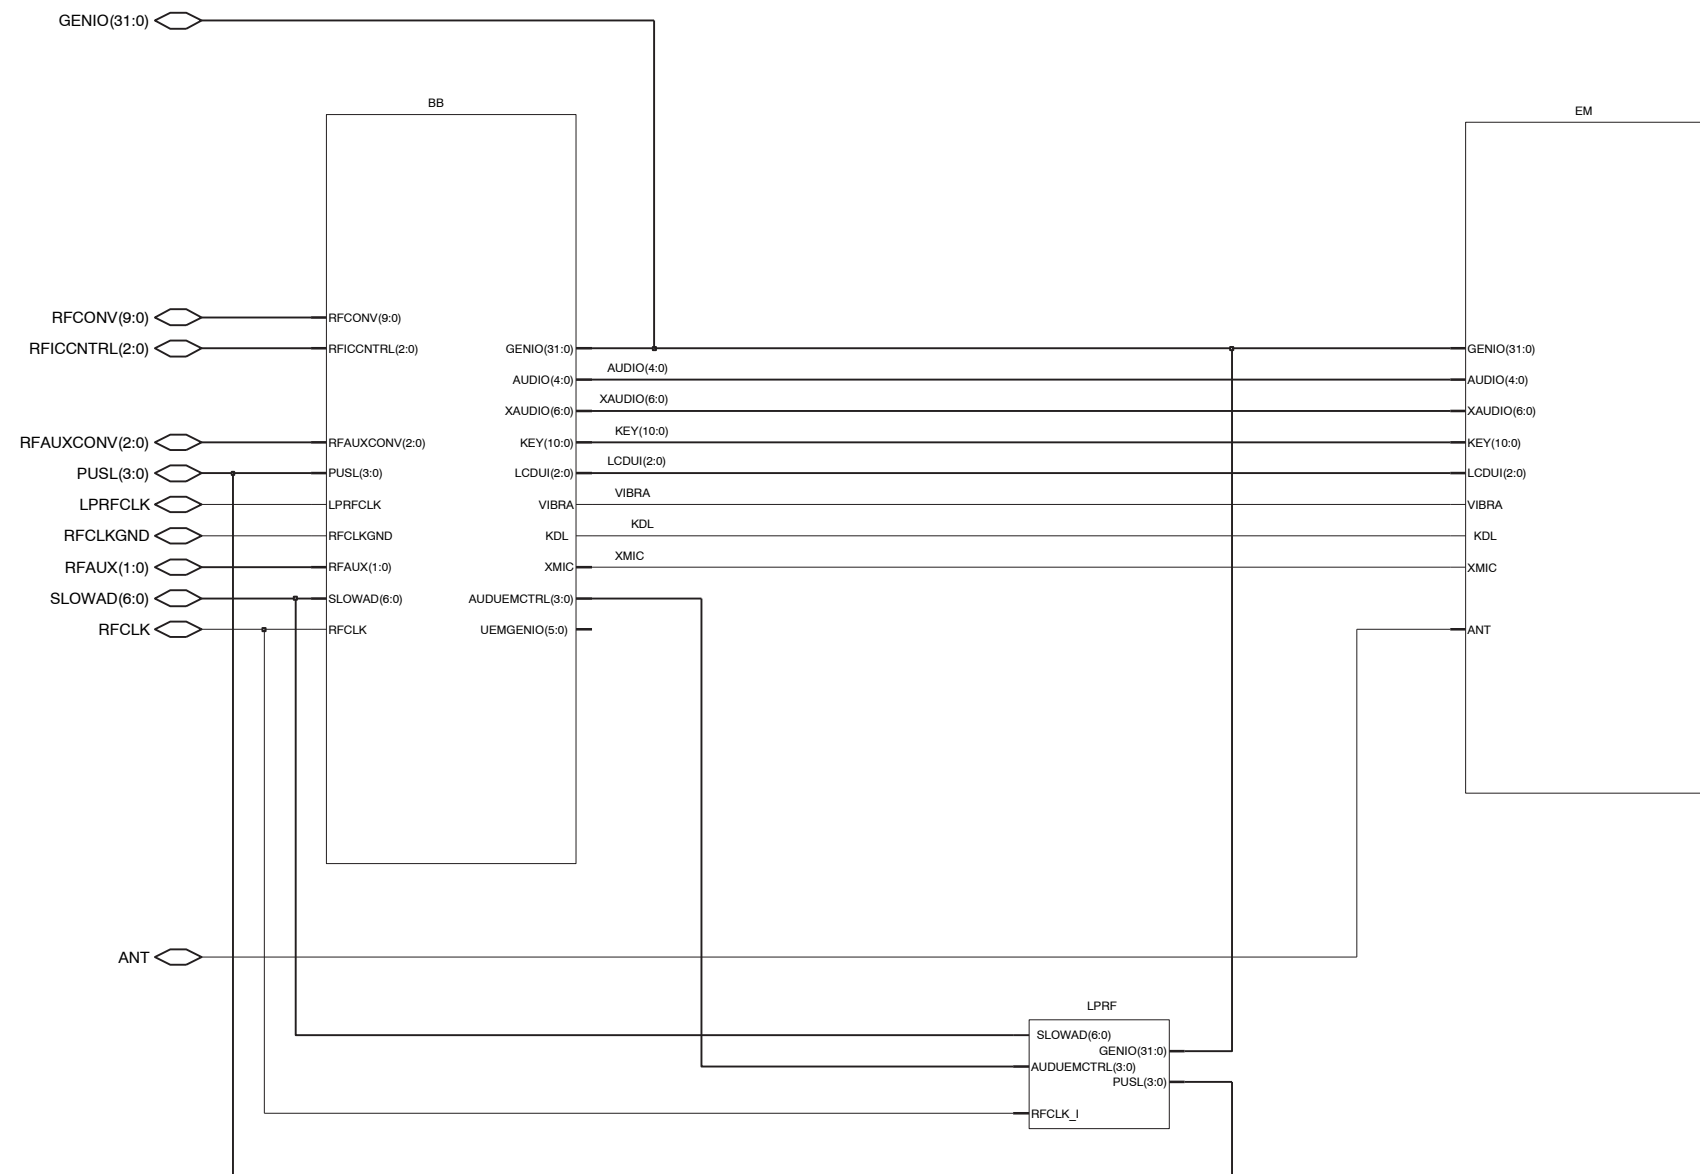

BTHFMRDS_2.0D_141 A1.0 2006 WK 39 RELEASE

BLUETOOTH & FM RADIO DISCRETE

REFERENCE NUMBER ALLOCATION

SYSCONN: 2000 TO 2099

POWER: 2200 TO 2399

SMI: 2800 TO 2899

RF-BB: 2900 TO 2999

MEMORY: 3000 TO 3099

EMU: 3100 TO 3199

UPP: 2800 TO 2899

FM-RADIO: 6100 TO 6199

- RFALX(1-5)
- RFCLKGND
- LPRFCLK
- PUSL(1-5)

REFERENCE NUMBER ALLOCATION
 KEYUI: 2400 to 2599
 AUDIO: 2100 to 2199

2cw_50a_asmdrw_t.pdf

2cw_50a_asmdrw_b.pdf

2cw_50a_tstdrw_t.pdf

2cw_50a_tstdrw_b.pdf